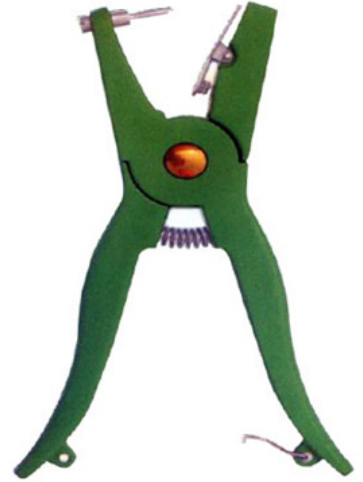

## Ear Tag Plier

Ear Tag  
SS-4501

Ear Tag Plier (size 9.5")  
SS-4502

ear tag plier (size 9.5")  
SS-4503

Ear Tag Plier Without Pin (size 9.5")  
SS-4504

Ear Tag Printed (small)  
SS-4505

Ear Tag xl  
SS-4506