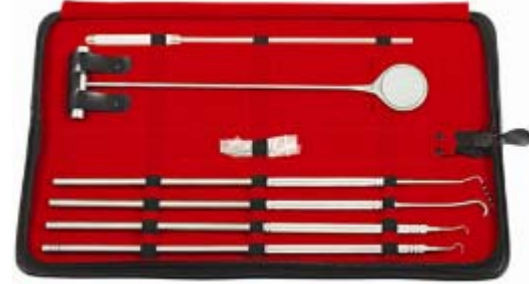

**Sets With Carry Cases**  
**SS-6102**

Long Head Dental Pick Set of 3 Multifunctional picks are useful for elevating tissues around molar teeth. Helpful in lifting caps and removal of food between teeth. Manufactured from premium stainless steel and neoprene handles for slide free grip.

**Sets With Carry Cases**  
**SS-6103**

Dental Pick Set of 2 Short Head Lingual and buccal use for when elevating tissues around molar teeth, usually prior to extraction. Manufactured from high quality stainless steel. Pick length with handle is 46cm, enabling work on all teeth in the horse's mouth. Length of the point is 3.5cm. Useful for elevating caps. Has a neoprene handle for added grip even when wet. For anterior and posterior use when elevating tissues around molar teeth, usually prior to extraction. Useful for elevating caps. Manufactured from high quality stainless steel. Length of pick, including handle is 46cm enabling work right at the back of the horse's mouth. Length of the point is 3.5cm. Useful for elevating caps. Has a neop.

## Vet Kit

Sets With Carry Cases  
SS-6107

Sets With Carry Cases  
SS-6108

Sets With Carry Cases  
SS-6109

Sets With Carry Cases  
SS-6110

Sets With Carry Cases  
SS-6111

Sets With Carry Cases  
SS-6112