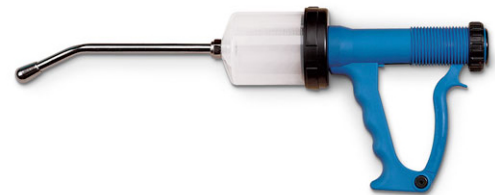

Drencher

automatic drencher (30ml)
SS-4401

Automatic Drencher (60ml)
SS-4402

Automatic Drencher 30ml
SS-4403