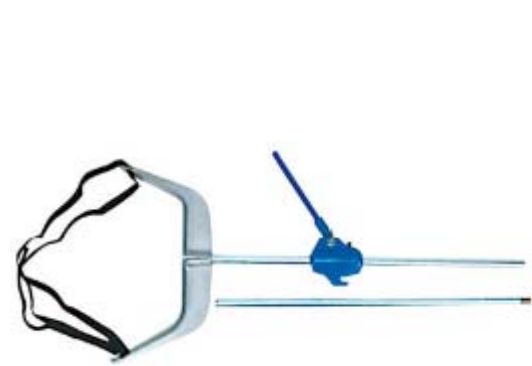

## Vet Kit

Sets With Carry Cases  
SS-6113

Sets With Carry Cases  
SS-6114

Sets With Carry Cases  
SS-6115

## Cow Puller

**Calf Puller 45"**

**SS-3801**

(Neogen) Popular, dependable calf puller has stood the test of time. The cam jack moves easily on smooth shaft. Tension is released with the press of a lever. Has wide cast aluminum breechen, and two section shaft that can be disassembled for easy storage. 45" OB chain included.